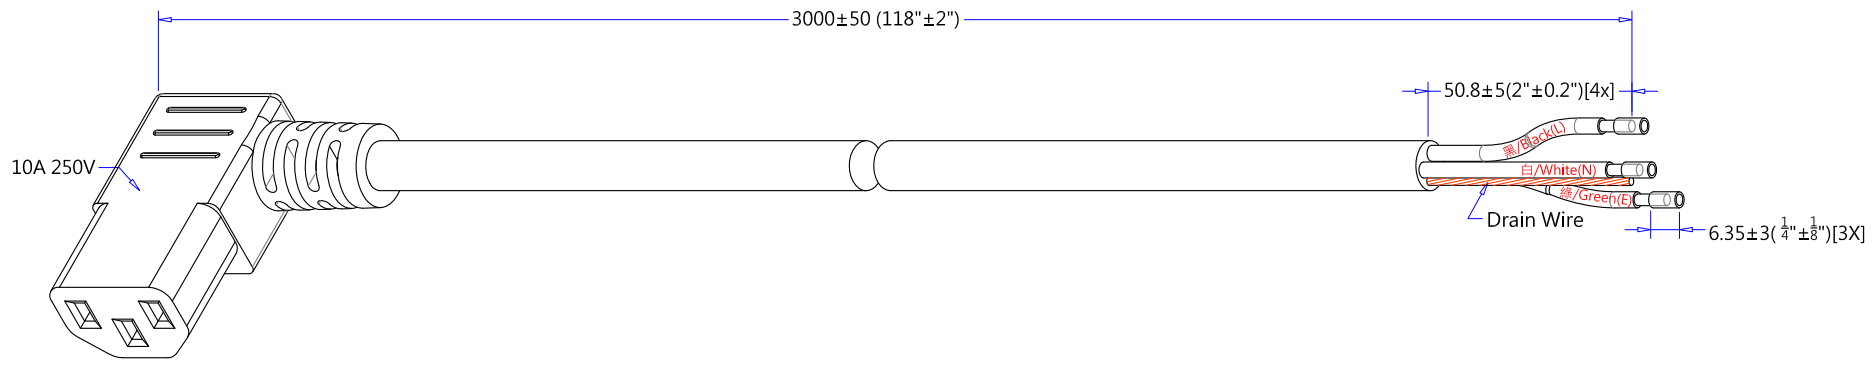

插頭部件 (Plug Component)			頭部剥皮尺寸 (Dimensions)			線材規格 (Wire Styles)		尾部剥皮尺寸 (Dimensions)			端子規格 (Terminal Style)	
顏色(Color)	零件描述(Component)	Qty.	內剥(Stripped)	外剥(ROJ)	顏色(Color)	SJT 18AWGx3C (Shielded, A+E) 105°C 黑色 (Black) Length : 3000±50 (118"±2")	外剥(ROJ)	內剥(Stripped)	顏色(Color)	規格描述(Instruction)	端子編號(Style No.)	
35P 黑色 (Black)	FM-302L (IEC 60320, C13)	1	6 <sup>+1</sup> <sub>-0</sub>	18 ± 2	黑/Black(L)		50.8±5	6.35±3	黑/Black(L)	絕緣依尺寸剝除, 留膠於線上 (Strip and Retain Outside Insulated)		
銅本色 (Brass-Natural)	2.0*4.0 方管端子(GEM 98752A-0) (2.0*4.0 Receptacle Terminal)	3	6 <sup>+1</sup> <sub>-0</sub>	18 ± 2	白/White(N)		50.8±5	6.35±3	白/White(N)	絕緣依尺寸剝除, 留膠於線上 (Strip and Retain Outside Insulated)		
米白色 (Off-White)	GA005-5 品字母插兩件式內模 (Computer 2x4 Serial Housing)	1	6 <sup>+1</sup> <sub>-0</sub>	18 ± 2	綠/Green(E)	50.8±5	6.35±3	綠/Green(E)	絕緣依尺寸剝除, 留膠於線上 (Strip and Retain Outside Insulated)			

REV	DATE	REVISE CONTENT
A	08/30-2012	The first edition is issued and drawing.
F		

- NOTE:**
- Hi-Pot Test : 1500V/1Sec ; <0.5mA.
  - Insulation Resistance Test : DC 500/min>100 meg-ohm.
  - Continuity & Polarization Test : No short circuit, break circuit, displacement.
  - Each end terminal shall be capable of withstanding a pull of 25lbs for 1 minutes without loosening.
  - Strain relief shall be capable of withstanding a pull of 35lbs for 1 minutes without loosening.
  - All material according to Non-toxic standard.(Material must be RoHS compliant.)
  - "FMC" logo maybe present on C13.

線材印字 (Wire Printed)	充實, 油墨印字 (Un-Fillers, Printing Ink)			<b>CnC Tech, LLC</b> Industrial Cable and Connector Technology				
包裝方式 (Packing)		DRAWN <i>Chu8.</i>						
Tied Hank	See Hank Detail		DATE 08/30-2012		CUSTOMER	CnC		
Carton Size	480 x 320 x 250				P/N No.	800-1803-2-SJT0-BL-00300		
Pack Number	80pcs/ <small>UL Laster Labels</small>		TYPE IEC 60320, C13 RA to ROJ (S&R) Power Supply Cord		MATERIAL	PVC	UNIT	mm
Carton Print	See Purchase Order				DRAWING NO.	098MM1001	REV	A