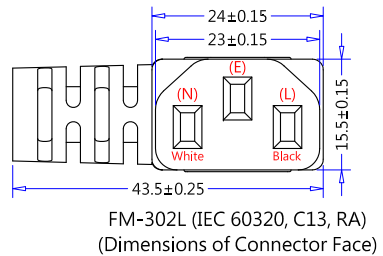

插頭部件 (Plug Component)			頭部剥皮尺寸 (Dimensions)			線材規格 (Wire Styles)		尾部剥皮尺寸 (Dimensions)			端子規格 (Terminal Style)	
顏色(Color)	零件描述(Component)	Qty.	內剥(Stripped)	外剥(ROJ)	顏色(Color)	SJT 18AWGx3C (Shielded, A+E) 105°C 黑色 (Black) Length : 3000±50 (118"±2")	外剥(ROJ)	內剥(Stripped)	顏色(Color)	規格描述(Instruction)	端子編號(Style No.)	
35P 黑色 (Black)	FM-302L (IEC 60320, C13)	1	6 <sup>+1</sup> <sub>-0</sub>	18 ± 2	黑/Black(L)		50.8±5	6.35±3	黑/Black(L)	絕緣依尺寸剝除, 留膠於線上 (Strip and Retain Outside Insulated)		
銅本色 (Brass-Natural)	2.0*4.0 方管端子(GEM 98752A-0) (2.0*4.0 Receptacle Terminal)	3	6 <sup>+1</sup> <sub>-0</sub>	18 ± 2	白/White(N)		50.8±5	6.35±3	白/White(N)	絕緣依尺寸剝除, 留膠於線上 (Strip and Retain Outside Insulated)		
米白色 (Off-White)	GA005-5 品字母插兩件式內模 (Computer 2x4 Serial Housing)	1	6 <sup>+1</sup> <sub>-0</sub>	18 ± 2	綠/Green(E)	50.8±5	6.35±3	綠/Green(E)	絕緣依尺寸剝除, 留膠於線上 (Strip and Retain Outside Insulated)			

REV	DATE	REVISE CONTENT
A	08/30-2012	The first edition is issued and drawing.
F		

- NOTE:**
- Hi-Pot Test : 1500V/1Sec ; <0.5mA.
  - Insulation Resistance Test : DC 500/min>100 meg-ohm.
  - Continuity & Polarization Test : No short circuit, break circuit, displacement.
  - Each end terminal shall be capable of withstanding a pull of 25lbs for 1 minutes without loosening.
  - Strain relief shall be capable of withstanding a pull of 35lbs for 1 minutes without loosening.
  - All material according to Non-toxic standard.(Material must be RoHS compliant.)
  - "FMC" logo maybe present on C13.

線材印字 (Wire Printed)	充實, 油墨印字 (Un-Fillers, Printing Ink)			<b>CnC Tech, LLC</b> Industrial Cable and Connector Technology				
包裝方式 (Packing)		DRAWN <i>Chu8.</i>						
Tied Hank	See Hank Detail		DATE 08/30-2012		CUSTOMER	CnC		
Carton Size	480 x 320 x 250				P/N No.	800-1803-2-SJT0-BL-00300		
Pack Number	80pcs/ <small>UL Laster Labels</small>		TYPE IEC 60320, C13 RA to ROJ (S&R) Power Supply Cord		MATERIAL	PVC	UNIT	mm
Carton Print	See Purchase Order				DRAWING NO.	098MM1001	REV	A