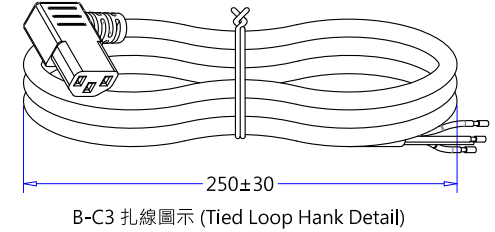

插頭部件 (Plug Component)			頭部剥皮尺寸 (Dimensions)			線材規格 (Wire Styles)		尾部剥皮尺寸 (Dimensions)			端子規格 (Terminal Style)	
顏色(Color)	零件描述(Component)	Qty.	內剥(Stripped)	外剥(ROJ)	顏色(Color)	SJT 18AWGx3C (Shielded, A+E) 105°C 黑色 (Black) Length : 3000±50 (118"±2")	外剥(ROJ)	內剥(Stripped)	顏色(Color)	規格描述(Instruction)	端子編號(Style No.)	
35P 黑色 (Black)	FM-302L (IEC 60320, C13)	1	6 <sup>+1</sup> <sub>-0</sub>	18 ± 2	黑/Black(L)		50.8±5	6.35±3	黑/Black(L)	絕緣依尺寸剝除, 留膠於線上 (Strip and Retain Outside Insulated)		
銅本色 (Brass-Natural)	2.0*4.0 方管端子(GEM 98752A-0) (2.0*4.0 Receptacle Terminal)	3	6 <sup>+1</sup> <sub>-0</sub>	18 ± 2	白/White(N)		50.8±5	6.35±3	白/White(N)	絕緣依尺寸剝除, 留膠於線上 (Strip and Retain Outside Insulated)		
米白色 (Off-White)	GA005-5 品字母插兩件式內模 (Computer 2x4 Serial Housing)	1	6 <sup>+1</sup> <sub>-0</sub>	18 ± 2	綠/Green(E)	50.8±5	6.35±3	綠/Green(E)	絕緣依尺寸剝除, 留膠於線上 (Strip and Retain Outside Insulated)			

REV	DATE	REVISE CONTENT
A	08/30-2012	The first edition is issued and drawing.
F		

- NOTE:**
- Hi-Pot Test : 1500V/1Sec ; <0.5mA.
  - Insulation Resistance Test : DC 500/min>100 meg-ohm.
  - Continuity & Polarization Test : No short circuit, break circuit, displacement.
  - Each end terminal shall be capable of withstanding a pull of 25lbs for 1 minutes without loosening.
  - Strain relief shall be capable of withstanding a pull of 35lbs for 1 minutes without loosening.
  - All material according to Non-toxic standard.(Material must be RoHS compliant.)
  - "FMC" logo maybe present on C13.

線材印字 (Wire Printed)	充實, 油墨印字 (Un-Fillers, Printing Ink)			<b>CnC Tech, LLC</b> Industrial Cable and Connector Technology				
包裝方式 (Packing)		DRAWN <i>Chu8.</i>						
Tied Hank	See Hank Detail		DATE 08/30-2012		CUSTOMER	CnC		
Carton Size	480 x 320 x 250				P/N No.	800-1803-2-SJT0-BL-00300		
Pack Number	80pcs/ <small>UL Laster Labels</small>		TYPE IEC 60320, C13 RA to ROJ (S&R) Power Supply Cord		MATERIAL	PVC	UNIT	mm
Carton Print	See Purchase Order				DRAWING NO.	098MM1001	REV	A