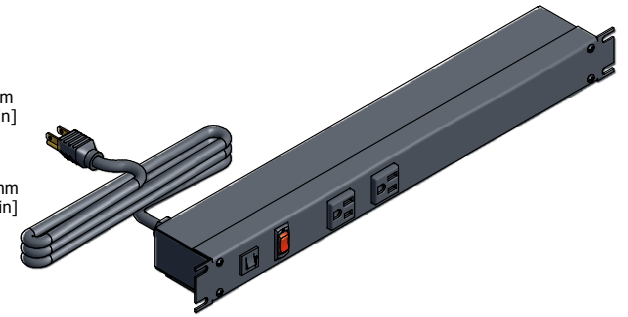

ASSEMBLY - VIEW FROM FRONT

ASSEMBLY - VIEW FROM BOTTOM

SECTION A-A

ISOMETRIC VIEW

ASSEMBLY - VIEW FROM SIDE

<b>1583H6A1BKX</b>
Finish - Front - Black Painted Steel
Back - Black Painted Steel
Rated - 125 VAC, 60 Hz, 15 Amps
Approvals - CSA Certified Standards C22.2 (No. 21-95, 42-99)
- UL Recognized Standard UL1363
<b>Cord Length</b>
1583H6A1BKX - 6' Foot Power Cord (NEMA 5-15P)
1583H6B1BKX - 15' Foot Power Cord (NEMA 5-15P)