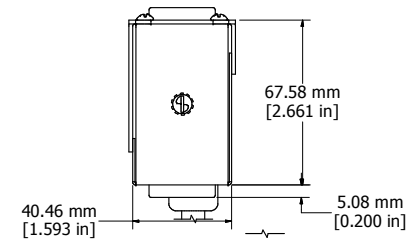

ASSEMBLY - VIEW FROM FRONT

ASSEMBLY - VIEW FROM BOTTOM

SECTION A-A

ISOMETRIC VIEW

ASSEMBLY - VIEW FROM SIDE

<b>1583H6A1BKX</b>
Finish - Front - Black Painted Steel
Back - Black Painted Steel
Rated - 125 VAC, 60 Hz, 15 Amps
Approvals - CSA Certified Standards C22.2 (No. 21-95, 42-99)
- UL Recognized Standard UL1363
<b>Cord Length</b>
1583H6A1BKX - 6' Foot Power Cord (NEMA 5-15P)
1583H6B1BKX - 15' Foot Power Cord (NEMA 5-15P)