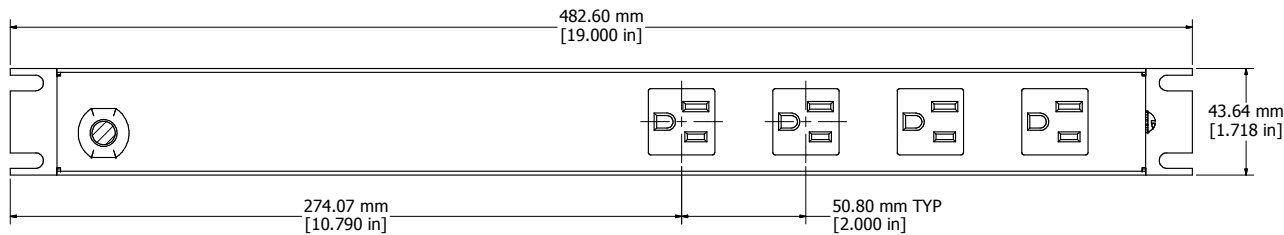

ASSEMBLY - VIEW FROM FRONT

ASSEMBLY - VIEW FROM BOTTOM

SECTION A-A

ISOMETRIC VIEW

ASSEMBLY - VIEW FROM SIDE

<b>1583H6A1BKX</b>
Finish - Front - Black Painted Steel
Back - Black Painted Steel
Rated - 125 VAC, 60 Hz, 15 Amps
Approvals - CSA Certified Standards C22.2 (No. 21-95, 42-99)
- UL Recognized Standard UL1363
<b>Cord Length</b>
1583H6A1BKX - 6' Foot Power Cord (NEMA 5-15P)
1583H6B1BKX - 15' Foot Power Cord (NEMA 5-15P)