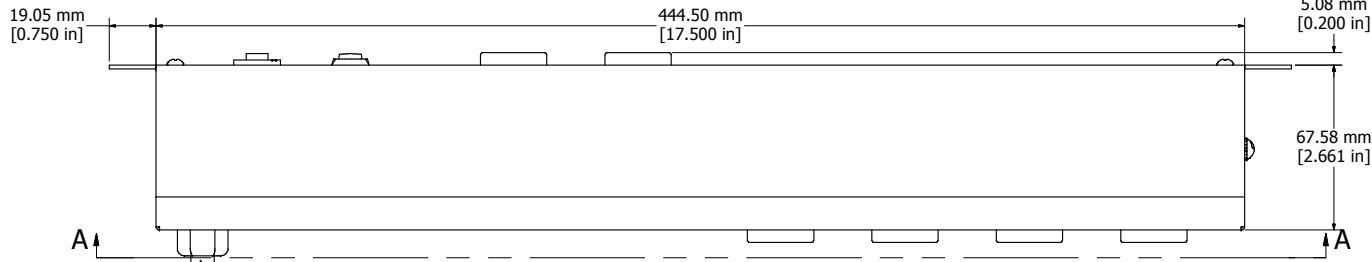

ASSEMBLY - VIEW FROM FRONT

ASSEMBLY - VIEW FROM BOTTOM

SECTION A-A

ISOMETRIC VIEW

ASSEMBLY - VIEW FROM SIDE

<b>1583H6A1BKX</b>
Finish - Front - Black Painted Steel
Back - Black Painted Steel
Rated - 125 VAC, 60 Hz, 15 Amps
Approvals - CSA Certified Standards C22.2 (No. 21-95, 42-99)
- UL Recognized Standard UL1363
<b>Cord Length</b>
1583H6A1BKX - 6' Foot Power Cord (NEMA 5-15P)
1583H6B1BKX - 15' Foot Power Cord (NEMA 5-15P)